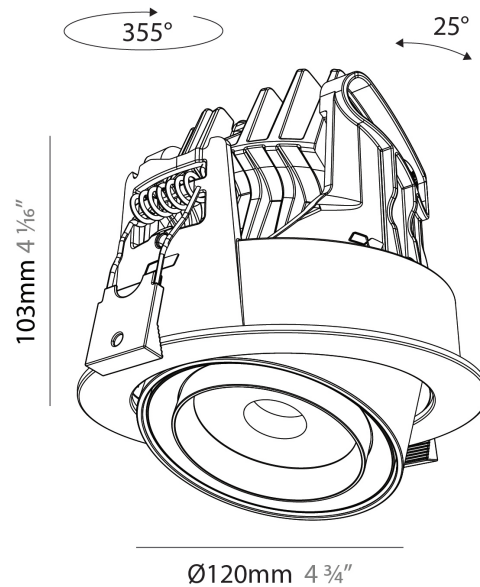

GENERAL

Series: Centriq
Subseries: Centriq Round Flex Adjustable
Brand: Prolicht
Division: Architectural
Mounting Type: Recessed
Mounting Location: Ceiling
Subcategory: Spots

PHYSICAL

Shape: Cylinder
Diameter (mm): 120
Diameter (in): 4 ¾
Height (mm): 105
Height (in): 4 1/8
Min. Recessing Depth (mm): 120
Min. Recessing Depth (in): 4 ¾
Light Distribution: Adjustable / Direct
Weight (kg): 0.666
Fixture Finish: SSR / BKV / CWI / CRY / HAB / UFT / ITA / RUA / FTG / MYG / LOD / PUS / FRO / FUP / KIA / POP / BLS / SPG / MEY / GOH / GUM / CHC / COM / ABZ / JAG / OBR / MOS / ROR
Fixture Material: Aluminum
Cut-out Measurements: Dia. 112mm / 4 7/16"

ELECTRICAL

Lamp Type: LED (Zhaga Standard)
Input Wattage (W): 20.5
Total Output Wattage (W): 18.1
Dimming: Tri-Mode (Non-Dimming and Phase Dimming (120Vac only) and 0-10V Dimming)
Driver Included: Yes
Driver Location: Recessed Housing
Driver Type: Constant Current - Universal
Driver Class: Class 2
Housing: ENCP 3
Input Voltage (V): 120 - 277
Constant Current (MA): 500

LED

Color Temperature (°K): 2700 / 3000 / 3500 / 4000
Max. Delivered Lumen (lm): 1201 / 1294 / 1346 / 1373
Nominal Lumen (lm): 1668 / 1797 / 1869 / 1907
CRI: >90 CRI
Lamp Life (hrs): 50000

OPTICAL

Beam Angle: 18 - 46
Adjustability: Rotational 350° / Tilt 25°

RATINGS AND CERTIFICATIONS

Certified By: CSA Certified to UL and CSA Standards
IP rating: IP20